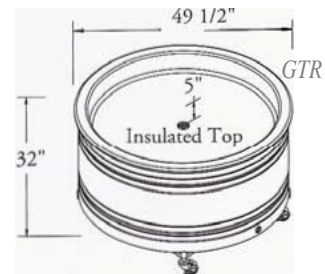

ITEM#

DESCRIPTION

GTR-DRY	49Y2x32 Round galvanized tub
GTR-ICE	49Y2x32 Round galvanized tub with drain system
GTR-ICE PN BZ	48" Trough liner insert for the GTR-ICE
GTO-DRY	49Y2x25Y2 Oval galvanized tub
GTO-ICE	49Y2x25Y2 Oval galvanized tub with drain system
GTO-ICE PN BZ	48" Trough liner insert for the GTO-ICE
FG-GTR	Clear PETG front guard for GTR tub
FG-GTO	Clear PETG front guard for GTO tub

Please indicate liner color choice.

CBS Food Equipment

841 Yosemite Way, Milpitas CA 95036

Telephone (408) 946-2820 - Fax (408) 946-3247