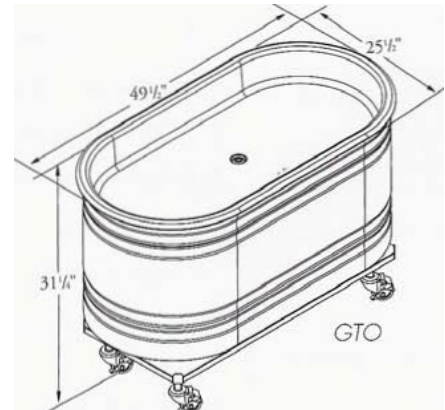

ITEM#

DESCRIPTION

GTR-DRY	49Y2x32 Round galvanized tub
GTR-ICE	49Y2x32 Round galvanized tub with drain system
GTR-ICE PN BZ	48" Trough liner insert for the GTR-ICE
GTO-DRY	49Y2x25Y2 Oval galvanized tub
GTO-ICE	49Y2x25Y2 Oval galvanized tub with drain system
GTO-ICE PN BZ	48" Trough liner insert for the GTO-ICE
FG-GTR	Clear PETG front guard for GTR tub
FG-GTO	Clear PETG front guard for GTO tub

Please indicate liner color choice.

CBS Food Equipment

841 Yosemite Way, Milpitas CA 95036

Telephone (408) 946-2820 - Fax (408) 946-3247