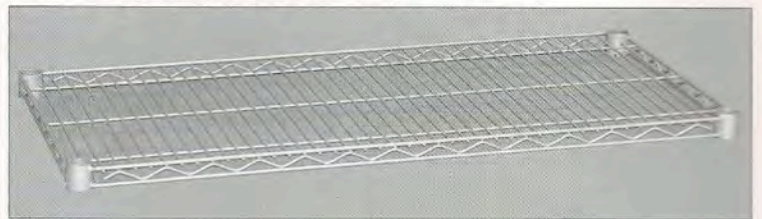

CBS Food Equipment

841 Yosemite Way, Milpitas CA 95036

Telephone (408) 946-2820 - Fax (408) 946-3247

General Specifications:

FINISHES:

Epoxy Coated EPS & EG Series have 6 mil thick coating which is twice as thick as most other epoxy coated shelving. Ten year warranty against rust and corrosion.

Chrome Series has a nickel-chrome electro plating. One year warranty against rust and corrosion. (For dry storage only.)

Load Capacity: 600-800 lbs. Per shelf evenly distributed, depending upon the size. Maximum load per assembled unit not to exceed 2,000 lbs. without casters. Front to back rib wires are 0.157" thick – approximately 10% heavier than other brands.

CERTIFIED

Other finishes and colors available on special order.

**ALL UNITS MUST BE ORDERED AS COMPONENT PARTS.
BASIC FOUR SHELF UNIT CONSISTS OF FOUR SHELVES AND FOUR POSTS.
ORDER AS MANY SHELVES PER UNIT AS REQUIRED.**